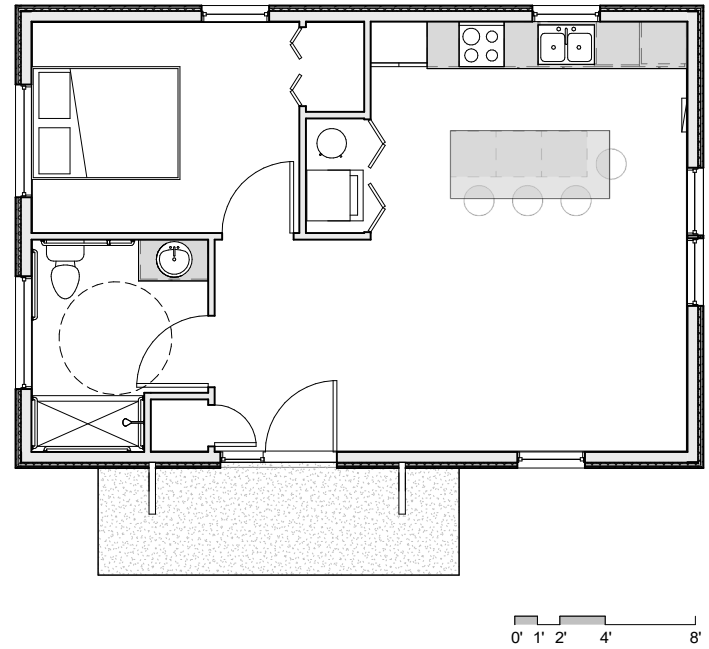

SITE PLAN @ 1:20

480 SF Studio

- Approximately 20' x 24' *
- Best suited for 1-2 people
- Roof & window styles can be customized
- Can be made into a one-bed dwelling
- Accessible Unit Layout

Thoughtfully designed for comfort and accessibility, the 480 SF ADU features zero-threshold entries, energy-efficient construction, and flexible layouts. Whether built on-site or prefabricated, they're the perfect small home, rental, or retreat.

* All overall dimensions are to exterior of framing

SITE PLAN @ 1:20

600 SF One Bedroom

- Approximately 20' x 30' *
- Best suited for 1-2 people
- Roof & window styles can be customized
- Accessible Unit Layout

* All overall dimensions are to exterior of framing

SITE PLAN @ 1:20

800 SF Two Bedroom

- Approximately 30' x 32' *
- Best suited for 1-4 people
- Roof & window styles can be customized
- Accessible Unit Layout

* All overall dimensions are to exterior of framing

SITE PLAN @ 1:20

800 SF Two Bedroom - Two-Story

- Approximately 19' x 24' *
- Best suited for 1-4 people
- Roof & window styles can be customized
- 2-Story Unit Layout