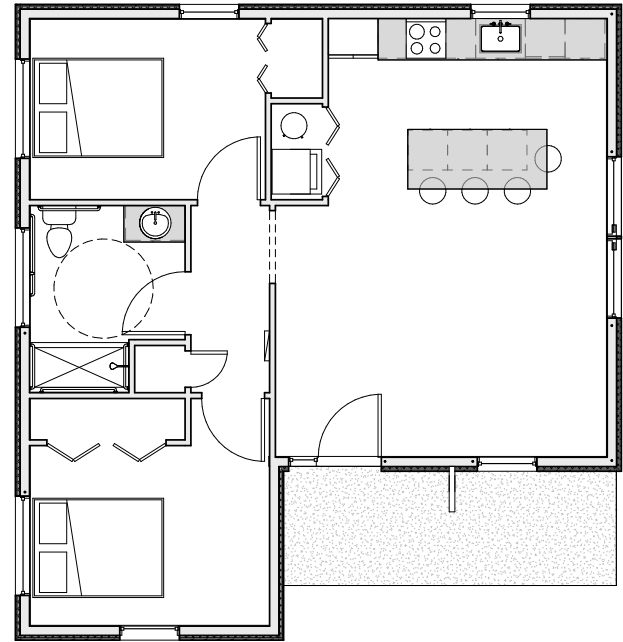

SITE PLAN @ 1:20

480 SF Studio

- Approximately 20' x 24' *
- Best suited for 1-2 people
- Roof & window styles can be customized
- Can be made into a one-bed dwelling
- Accessible Unit Layout

Thoughtfully designed for comfort and accessibility, the 480 SF ADU features zero-threshold entries, energy-efficient construction, and flexible layouts. Whether built on-site or prefabricated, they're the perfect small home, rental, or retreat.

* All overall dimensions are to exterior of framing

SITE PLAN @ 1:20

600 SF One Bedroom

- Approximately 20' x 30' *
- Best suited for 1-2 people
- Roof & window styles can be customized
- Accessible Unit Layout

* All overall dimensions are to exterior of framing

SITE PLAN @ 1:20

800 SF Two Bedroom

- Approximately 30' x 32' *
- Best suited for 1-4 people
- Roof & window styles can be customized
- Accessible Unit Layout

* All overall dimensions are to exterior of framing

SITE PLAN @ 1:20

800 SF Two Bedroom - Two-Story

- Approximately 19' x 24' *
- Best suited for 1-4 people
- Roof & window styles can be customized
- 2-Story Unit Layout