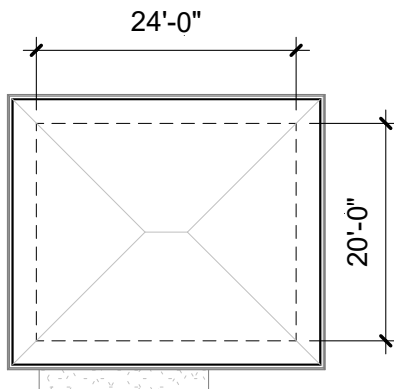

SITE PLAN @ 1:20

480 SF Studio

- Approximately 20' x 24' *
- Best suited for 1-2 people
- Roof & window styles can be customized
- Can be made into a one-bed dwelling
- Accessible Unit Layout

Thoughtfully designed for comfort and accessibility, the 480 SF ADU features zero-threshold entries, energy-efficient construction, and flexible layouts. Whether built on-site or prefabricated, they're the perfect small home, rental, or retreat.

* All overall dimensions are to exterior of framing

SITE PLAN @ 1:20

600 SF One Bedroom

- Approximately 20' x 30' *
- Best suited for 1-2 people
- Roof & window styles can be customized
- Accessible Unit Layout

* All overall dimensions are to exterior of framing

SITE PLAN @ 1:20

800 SF Two Bedroom

- Approximately 30' x 32' *
- Best suited for 1-4 people
- Roof & window styles can be customized
- Accessible Unit Layout

* All overall dimensions are to exterior of framing

SITE PLAN @ 1:20

800 SF Two Bedroom - Two-Story

- Approximately 19' x 24' *
- Best suited for 1-4 people
- Roof & window styles can be customized
- 2-Story Unit Layout