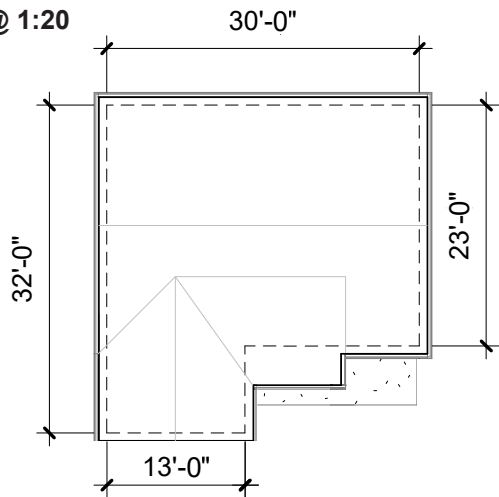

SITE PLAN @ 1:20

480 SF Studio

- Approximately 20' x 24' *
- Best suited for 1-2 people
- Roof & window styles can be customized
- Can be made into a one-bed dwelling
- Accessible Unit Layout

Thoughtfully designed for comfort and accessibility, the 480 SF ADU features zero-threshold entries, energy-efficient construction, and flexible layouts. Whether built on-site or prefabricated, they're the perfect small home, rental, or retreat.

* All overall dimensions are to exterior of framing

SITE PLAN @ 1:20

600 SF One Bedroom

- Approximately 20' x 30' *
- Best suited for 1-2 people
- Roof & window styles can be customized
- Accessible Unit Layout

* All overall dimensions are to exterior of framing

SITE PLAN @ 1:20

800 SF Two Bedroom

- Approximately 30' x 32' *
- Best suited for 1-4 people
- Roof & window styles can be customized
- Accessible Unit Layout

* All overall dimensions are to exterior of framing

SITE PLAN @ 1:20

800 SF Two Bedroom - Two-Story

- Approximately 19' x 24' *
- Best suited for 1-4 people
- Roof & window styles can be customized
- 2-Story Unit Layout