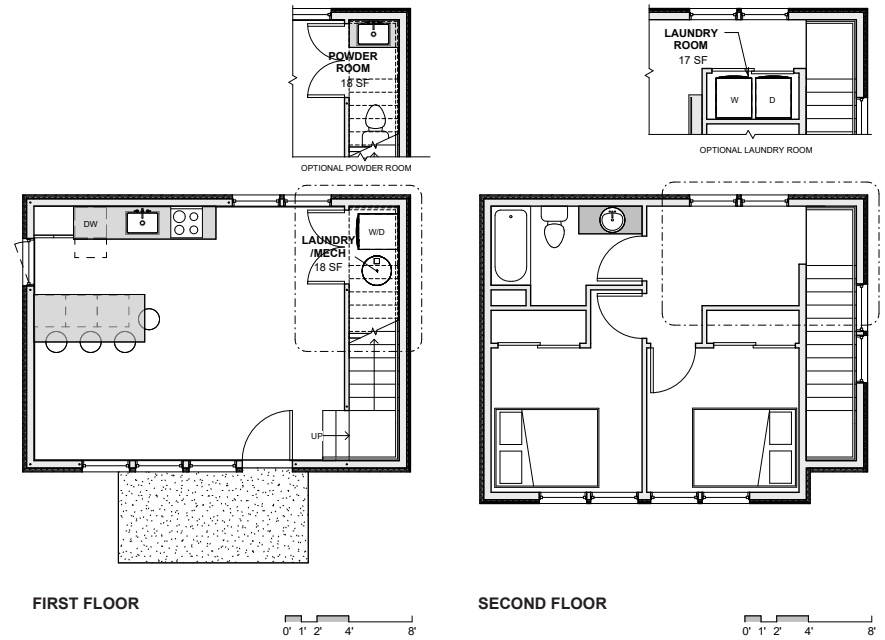

* All overall dimensions are to exterior of framing

SITE PLAN @ 1:20

600 SF One Bedroom

- Approximately 20' x 30' *
- Best suited for 1-2 people
- Roof & window styles can be customized
- Accessible Unit Layout

* All overall dimensions are to exterior of framing

SITE PLAN @ 1:20

800 SF Two Bedroom

- Approximately 30' x 32' *
- Best suited for 1-4 people
- Roof & window styles can be customized
- Accessible Unit Layout

Thoughtfully crafted for everyday living, this 800 SF ADU maximizes every inch with a signature open floor plan, optional vaulted ceilings, and energy-efficient detailing. Whether home to a couple, a small family, or a first-time homeowner, it's a space that truly lives large!

* All overall dimensions are to exterior of framing

SITE PLAN @ 1:20

800 SF Two Bedroom - Two-Story

- Approximately 19' x 24' *
- Best suited for 1-4 people
- Roof & window styles can be customized
- 2-Story Unit Layout