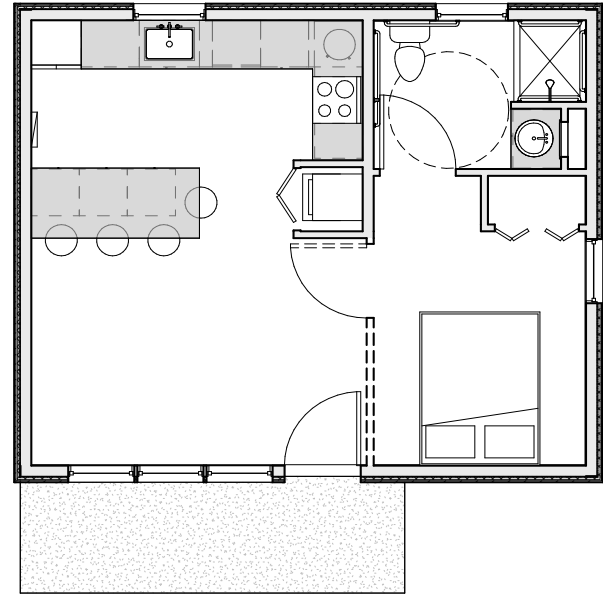

SITE PLAN @ 1:20

480 SF Studio

- Approximately 20' x 24' *
- Best suited for 1-2 people
- Roof & window styles can be customized
- Can be made into a one-bed dwelling
- Accessible Unit Layout

Thoughtfully designed for comfort and accessibility, the 480 SF ADU features zero-threshold entries, energy-efficient construction, and flexible layouts. Whether built on-site or prefabricated, they're the perfect small home, rental, or retreat.

* All overall dimensions are to exterior of framing

SITE PLAN @ 1:20

600 SF One Bedroom

- Approximately 20' x 30' *
- Best suited for 1-2 people
- Roof & window styles can be customized
- Accessible Unit Layout

* All overall dimensions are to exterior of framing

SITE PLAN @ 1:20

800 SF Two Bedroom

- Approximately 30' x 32' *
- Best suited for 1-4 people
- Roof & window styles can be customized
- Accessible Unit Layout

* All overall dimensions are to exterior of framing

SITE PLAN @ 1:20

800 SF Two Bedroom - Two-Story

- Approximately 19' x 24' *
- Best suited for 1-4 people
- Roof & window styles can be customized
- 2-Story Unit Layout