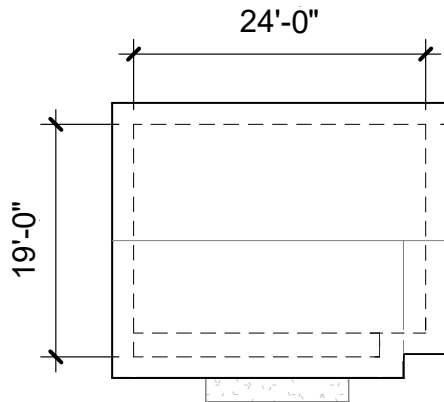

* All overall dimensions are to exterior of framing

SITE PLAN @ 1:20

600 SF One Bedroom

- Approximately 20' x 30' *
- Best suited for 1-2 people
- Roof & window styles can be customized
- Accessible Unit Layout

* All overall dimensions are to exterior of framing

SITE PLAN @ 1:20

800 SF Two Bedroom

- Approximately 30' x 32' *
- Best suited for 1-4 people
- Roof & window styles can be customized
- Accessible Unit Layout

* All overall dimensions are to exterior of framing

SITE PLAN @ 1:20

800 SF Two Bedroom - Two-Story

- Approximately 19' x 24' *
- Best suited for 1-4 people
- Roof & window styles can be customized
- 2-Story Unit Layout

* All overall dimensions are to exterior of framing