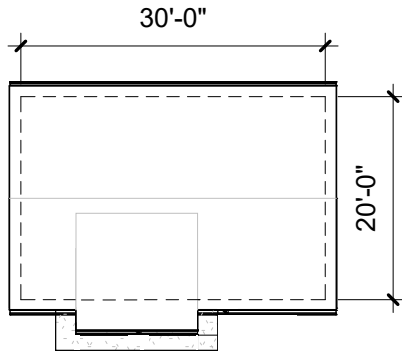

SITE PLAN @ 1:20

480 SF Studio

- Approximately 20' x 24' *
- Best suited for 1-2 people
- Roof & window styles can be customized
- Can be made into a one-bed dwelling
- Accessible Unit Layout

Thoughtfully designed for comfort and accessibility, the 480 SF ADU features zero-threshold entries, energy-efficient construction, and flexible layouts. Whether built on-site or prefabricated, they're the perfect small home, rental, or retreat.

* All overall dimensions are to exterior of framing

SITE PLAN @ 1:20

600 SF One Bedroom

- Approximately 20' x 30' *
- Best suited for 1-2 people
- Roof & window styles can be customized
- Accessible Unit Layout

* All overall dimensions are to exterior of framing

SITE PLAN @ 1:20

800 SF Two Bedroom

- Approximately 30' x 32' *
- Best suited for 1-4 people
- Roof & window styles can be customized
- Accessible Unit Layout

* All overall dimensions are to exterior of framing

SITE PLAN @ 1:20

800 SF Two Bedroom - Two-Story

- Approximately 19' x 24' *
- Best suited for 1-4 people
- Roof & window styles can be customized
- 2-Story Unit Layout